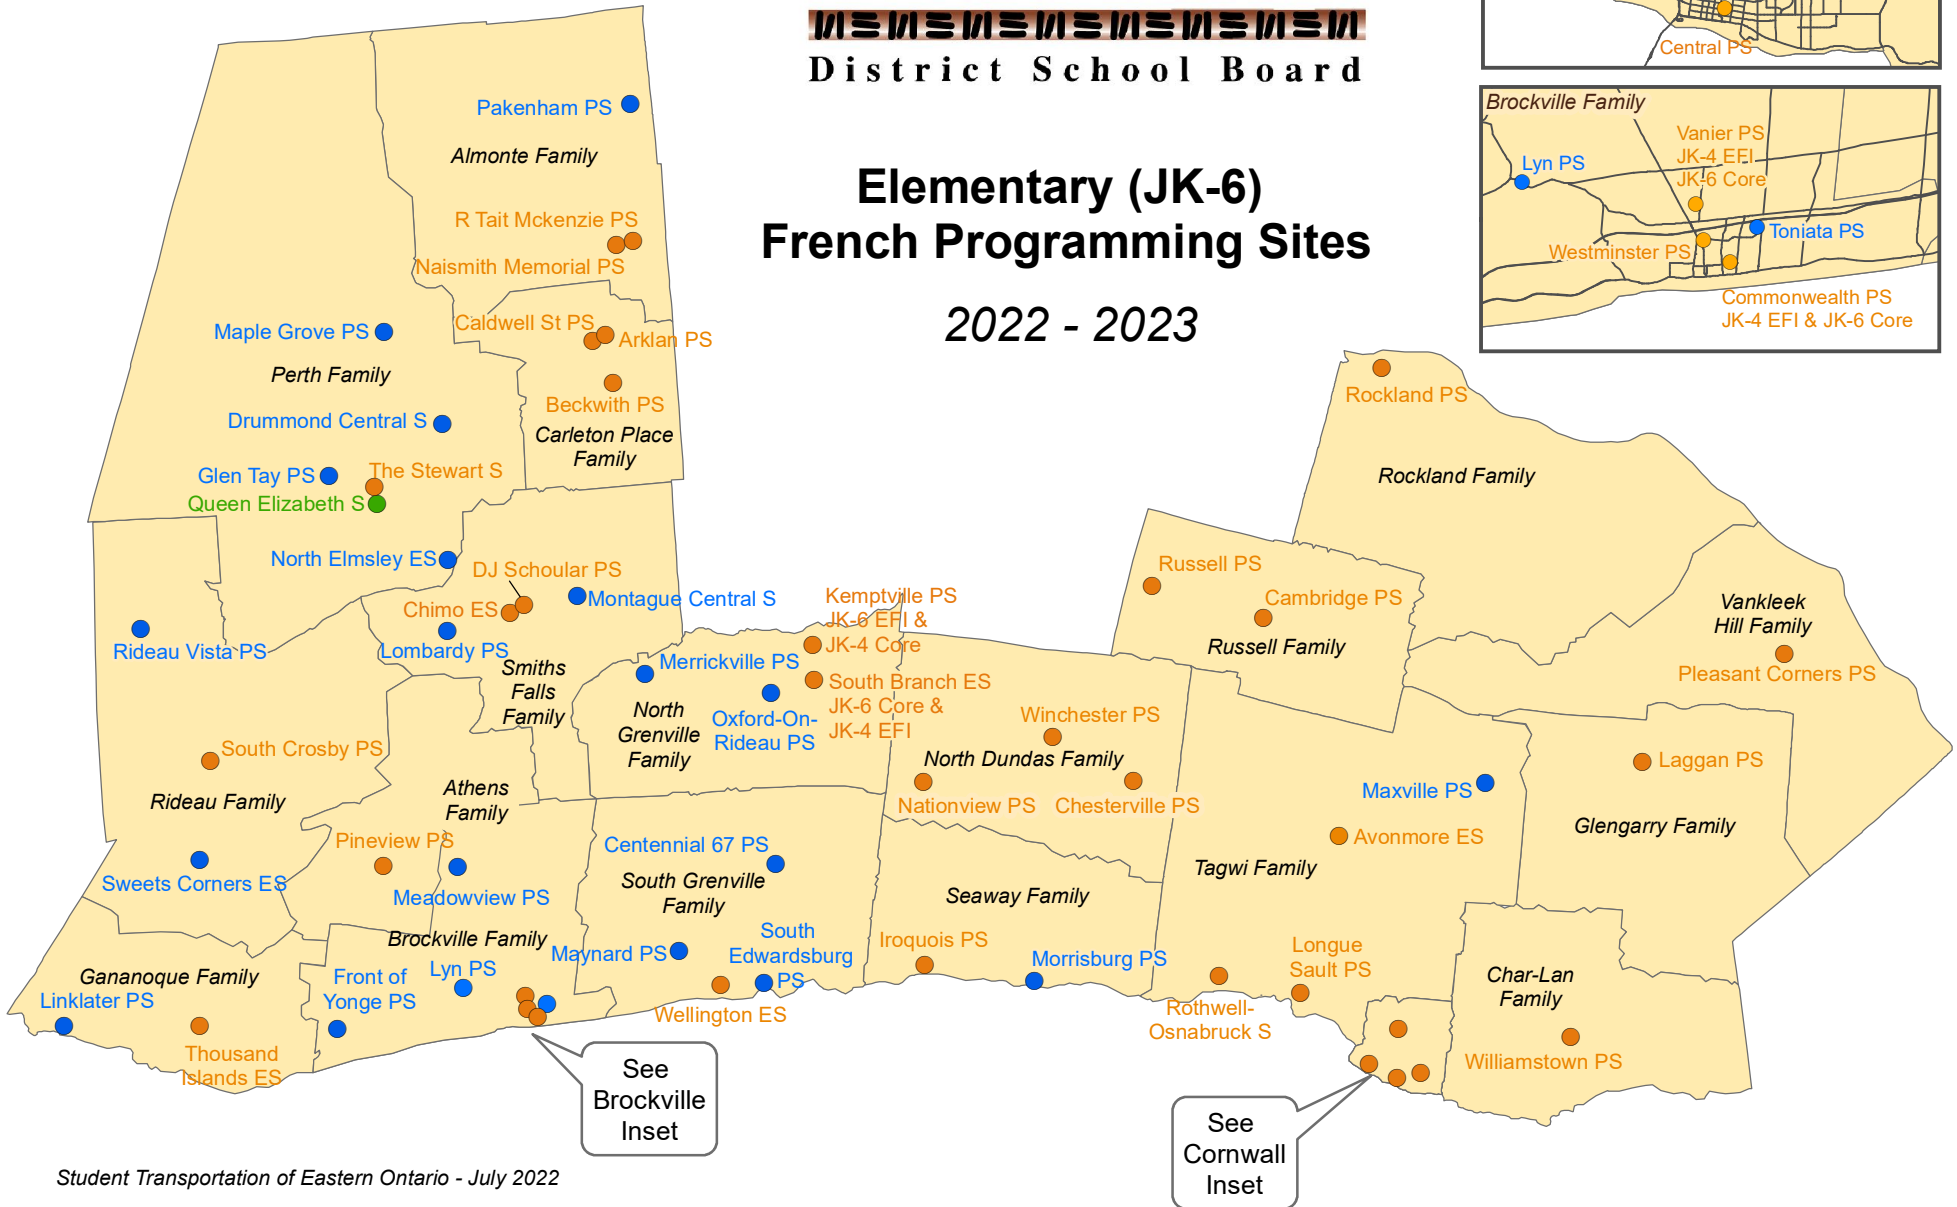

Legend

- Elementary School offering Core French Programming.
- Elementary School offering Core French and French Immersion Programming.
- Elementary School offering French Immersion Programming only.

**Elementary (JK-6)
French Programming Sites**

2022 - 2023

See Brockville Inset

See Cornwall Inset